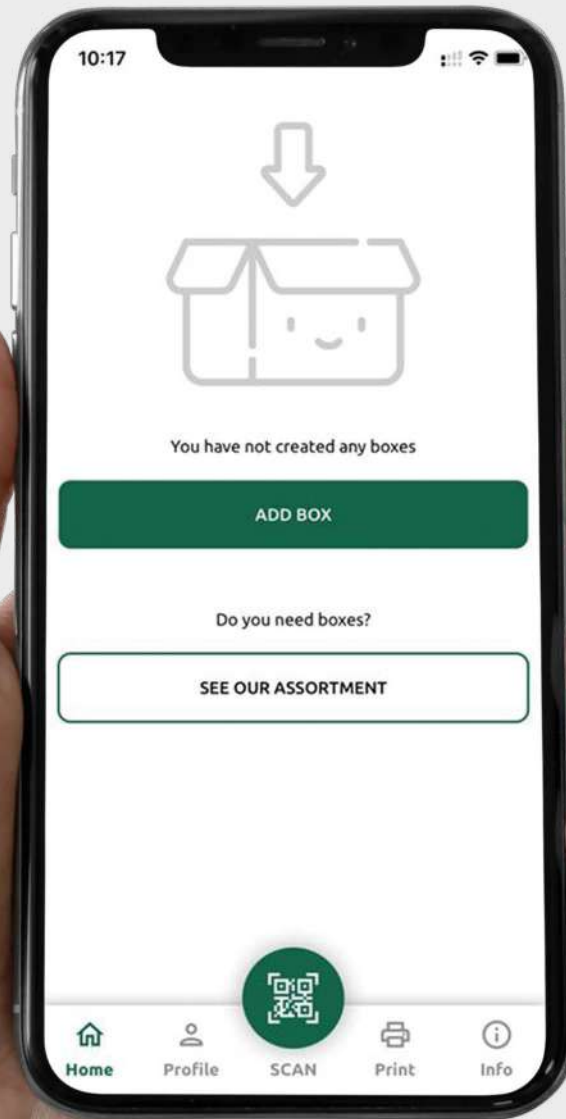

Apple logo® and App Store® are trademarks of Apple Inc., registered in the U.S. and other countries. Google Play and the Google Play logo are trademarks of Google LLC.

Organizing Made Easy With The Tidy App

Tidy is a real treat for anyone who enjoys organizing. It is an efficient and helpful tool when it comes to storing items at home or at the workplace. This mobile app allows the user to keep track of storage boxes and their contents thanks to the QR code technology placed on the compatible containers.

Tidy App features smart design, convenient overview, easy filtering, and labelling and it allows you to share your storage information with family and coworkers. No more searching the basement, attic, or garage for that one jacket or vacation accessory. With a convenient search bar and filters, you'll locate your items within seconds. Staying organized does not get any easier.