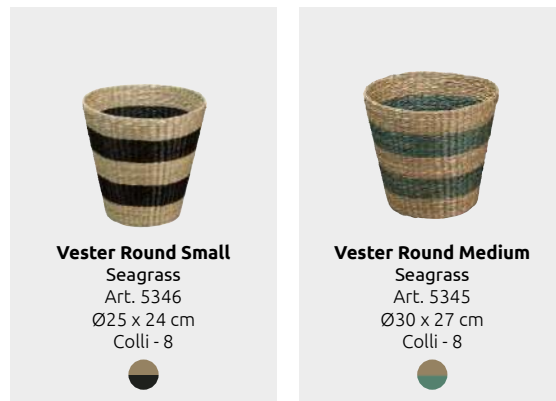

Vester

The Vester basket collection stands out thanks to its unique stripy design in beautiful colors: Green, New Grey, and Black. Handcrafted from Seagrass, each basket has a unique and natural feeling. Available in two different variants and six different sizes, these baskets are both handcrafted and functional. Ideal for storing anything from tea towels, and blankets to newspapers and yarn.

- Features:
- Handcrafted
 - Stripty design
 - Six sizes
 - Natural color
 - Sustainable material: seagrass

Vita

The Vita basket range is handcrafted from locally grown seagrass. Its beautiful design makes it a practical and stylish addition to any living space. Available in Black and Cream pattern colors, Vita baskets are truly unique and will light up any environment. Large comfortable handles make it easy to carry the baskets around during tidying up. Vita baskets will let you stay on top of your belongings without compromising your personal style.