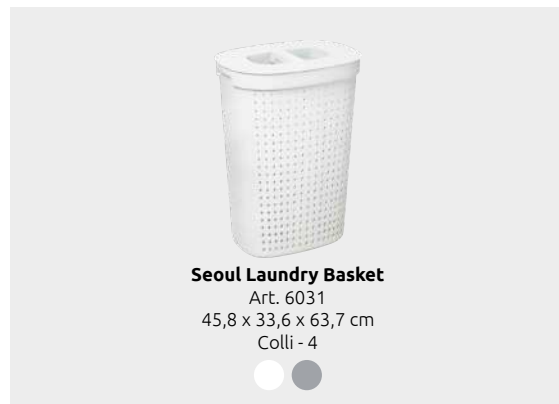

Boston

The Boston range provides high-quality laundry baskets combined with a modern Nordic design. Its classic look makes it a great addition to any interior, and its ergonomic shape is ideal for carrying clothes. Available in four different shapes, it will accommodate everyone's needs.