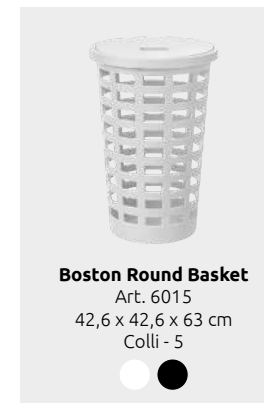

Boston

The Boston range provides high-quality laundry baskets combined with a modern Nordic design. Its classic look makes it a great addition to any interior, and its ergonomic shape is ideal for carrying clothes. Available in four different shapes, it will accommodate everyone's needs.