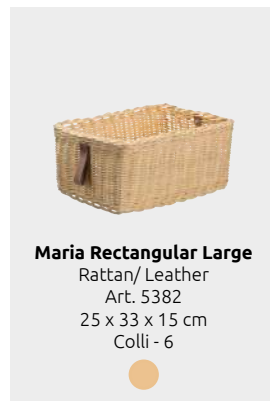

Maria

Handwoven from rattan, Maria baskets are perfect for storing items in any room in the house. Original leather straps add an extra level of style and functionality. Different shapes and sizes make this range versatile and suitable for any storage needs from bathroom accessories, kids' toys, or throws and blankets to spare pillows in your living room area.

Features:

- Leather straps
- Handwoven
- Different shapes available
- Natural color
- Sustainable material: rattan