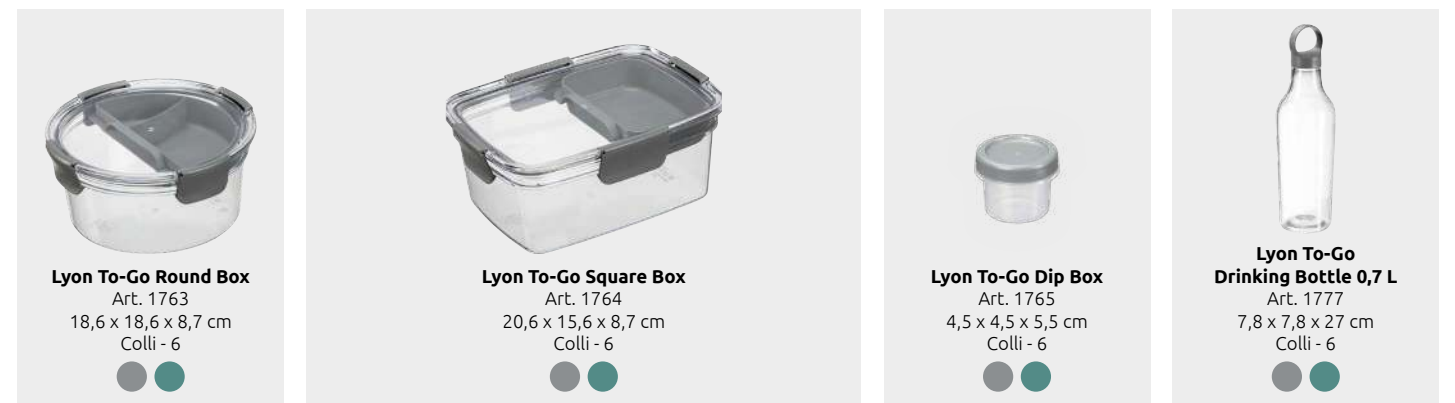

Hobby Box L
2026
35,6 x 28,5 x 5,5
Colli - 21

Hobby Box S
1209
27,5 x 20,6 x 4,2 cm
Colli - 12

Tool Box
1615
32,5 x 16,5 x 13,3 cm
Colli - 6

Food & Drink

Plast Team's selection of Food & Drink products varies from practical food preparation items to smart food storage containers and premium to-go series. You are guaranteed to find products that cover all needs, whether you are looking for containers to store or freeze leftovers, or boxes for organizing the fridge and cabinets.

Nuuk

Our new Nuuk fridge box serie makes it easier than ever to organize and tidy up the fridge. This range of elegant boxes is ideal for dividing different types of food and helps create an overview of the content of your fridge.

The storage boxes come with a practical handle, making them easy to use and move around. Thanks to its sleek design, the containers are also ideal as desk organizers or similar in other rooms than the kitchen.

Amsterdam

Amsterdam is a stackable food storage series. The boxes have a silicone ring in the lid securing a tight closure. There are clips placed on four sides of each box, giving extra security when closing the lid. The series consists of 16 different sizes covering every need. Further more, the functional sieve and drip tray helps keep the vegetables fresh for longer when stored in the fridge.