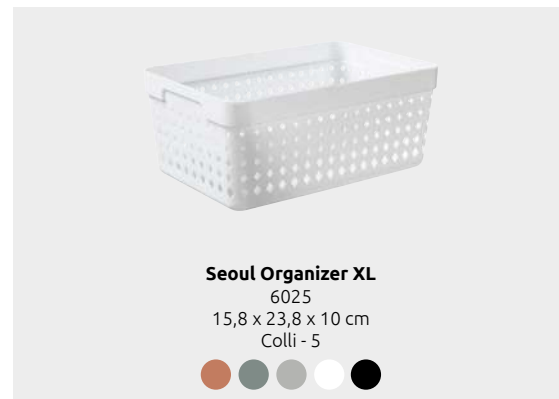

*Does not apply to black and gray color.

Seoul Organizer S
5021
7,8 x 11,8 x 5 cm
Colli - 5

Seoul Organizer M
6023
7,8 x 23,8 x 5 cm
Colli - 5

Seoul Organizer L
6024
11,8 x 15,8 x 7,3 cm
Colli - 5

Seoul Organizer XL
6025
15,8 x 23,8 x 10 cm
Colli - 5

Seoul Rack

Seoul Rack is an addition to the Seoul Basket series and is compatible with Seoul Baskets in medium and large. Seoul Rack is sold as a single piece as well as a complete set with three Seoul Baskets. When choosing the single rack, it is possible to personalize your Seoul Rack with your favorite mix of Seoul Basket colors.