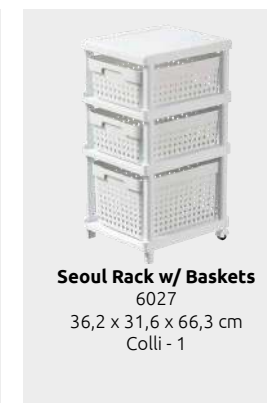

Seoul Organizer

The Seoul Organizer completes our Seoul series with storage in all sizes. The four Organizers are designed with the same diamond shaped holes and offer great storage solutions answering even the most sophisticated storage needs. The four smaller sizes are available in the same colors as Seoul Basket.

*Does not apply to black and gray color.

Seoul Rack

Seoul Rack is an addition to the Seoul Basket series and is compatible with Seoul Baskets in medium and large. Seoul Rack is sold as a single piece as well as a complete set with three Seoul Baskets. When choosing the single rack, it is possible to personalize your Seoul Rack with your favorite mix of Seoul Basket colors.