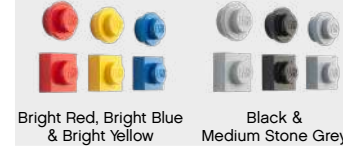

MAGNET SET 2 pcs

Art. 4010

Bright Red Bright Blue Bright Yellow Black Medium Stone Grey

MAGNET SET 6 pcs

Art. 4320

Bright Red, Bright Blue & Bright Yellow Black & Medium Stone Grey

ICE CUBE TRAY

Art. 4100