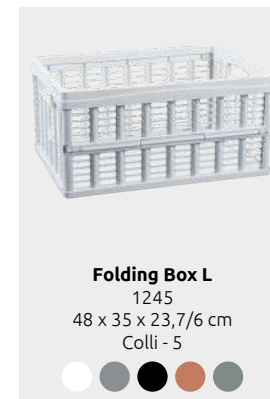

Tag Store

The Tag Store is a series of modern storage boxes with a semi-translucent surface that keeps the content of the boxes partially hidden. All boxes come with reusable tags perfect for hand written notes about the content.

Multi Box

The Multi Box series offers a selection of various storage solutions including easy-to-move Uno Boxes, stackable Euro Boxes, and foldable boxes. The foldable boxes can be completely folded so they do not take up too much space and are easy to carry.