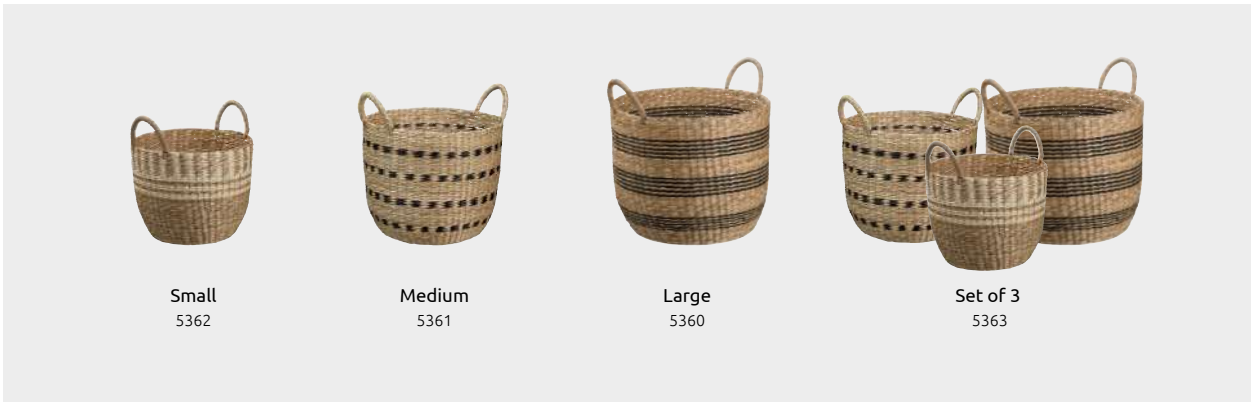

Set of 6
3028

Dish Brush
6508

**VESTER
RECTANGULAR**

**VESTER
ROUND**

VITA

MARIA

CARL

STORAGE BRICK 1 KNOB ROUND
Art. 4030