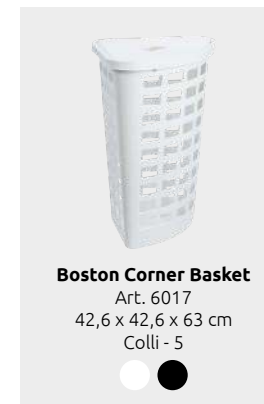

Boston

The Boston range provides high-quality laundry baskets combined with a modern Nordic design. Its classic look makes it a great addition to any interior, and its ergonomic shape is ideal for carrying clothes. Available in four different shapes, it will accommodate everyone's needs.