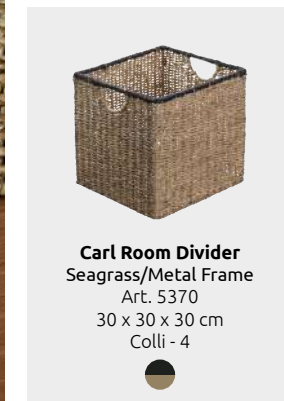

Features:

- Handcrafted
- Metal frame
- Practical handles
- Sustainable material: seagrass