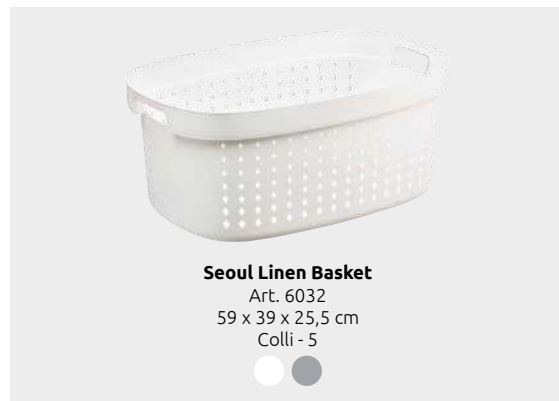

Boston

The Boston range provides high-quality laundry baskets combined with a modern Nordic design. Its classic look makes it a great addition to any interior, and its ergonomic shape is ideal for carrying clothes. Available in four different shapes, it will accommodate everyone's needs.