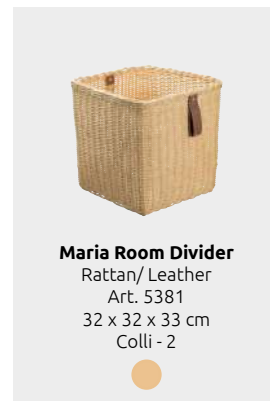

Maria

Handwoven from rattan, Maria baskets are perfect for storing items in any room in the house. Original leather straps add an extra level of style and functionality. Different shapes and sizes make this range versatile and suitable for any storage needs from bathroom accessories, kids' toys, or throws and blankets to spare pillows in your living room area.

Features:

- Leather straps
- Handwoven
- Different shapes available
- Natural color
- Sustainable material: rattan

Carl

Carl baskets are handcrafted out of seagrass and come with a black top line and a metal frame for better sturdiness. Practical handles make it easy for sliding it out of a shelf or for carrying around. The larger version is compatible with the majority of storage systems around the world. Add a warm touch to your bedroom, office room, living room, or garage.

Features:

- Handcrafted
- Metal frame
- Practical handles
- Sustainable material: seagrass