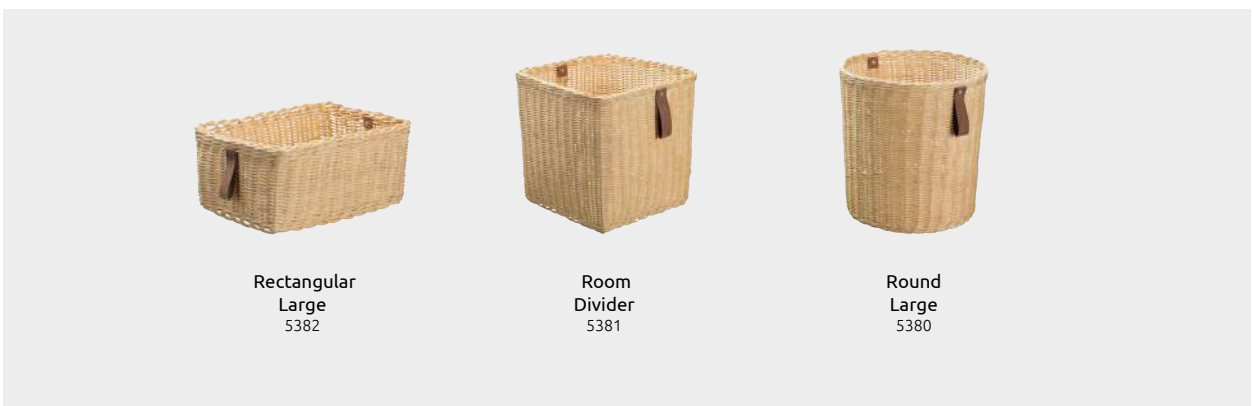

Set of 6
3028

Dish Brush
6508

**VESTER
RECTANGULAR**

**VESTER
ROUND**

VITA

MARIA

CARL

STORAGE BRICK 1 KNOB ROUND
Art. 4030