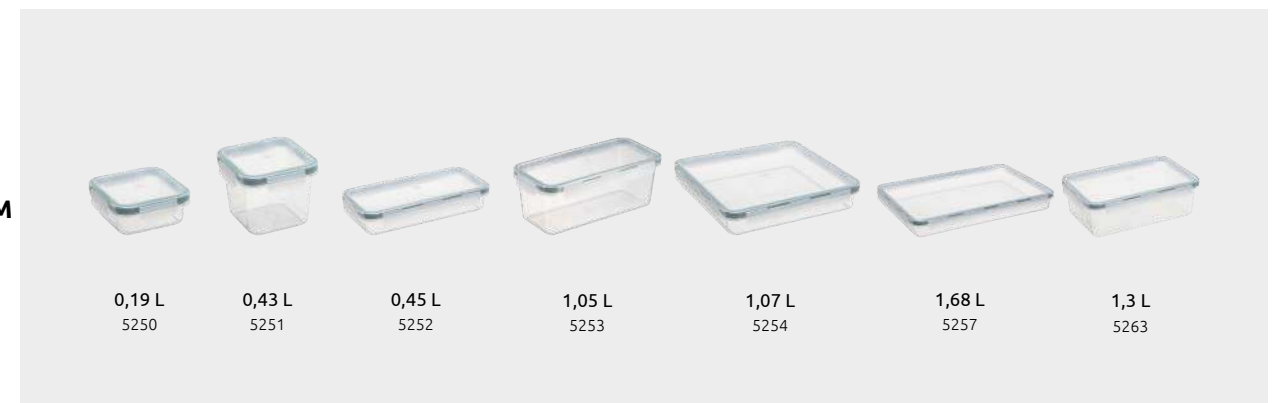

20 L
2296

BASIC SHOES BOX

NUUK

LYON

TAG STORE

AMSTERDAM

HOBBY BOXES

MULTI BOX