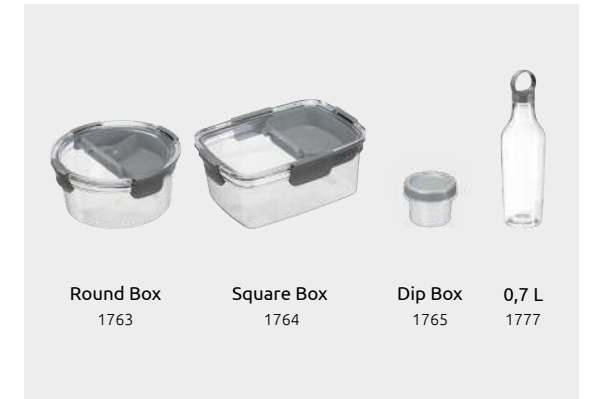

20 L
2296

BASIC SHOES BOX

NUUK

LYON

TAG STORE

AMSTERDAM

HOBBY BOXES

MULTI BOX