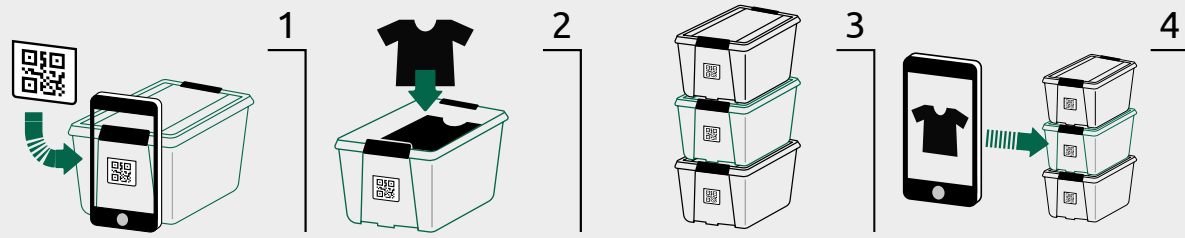

Apple logo® and App Store® are trademarks of Apple Inc., registered in the U.S. and other countries. Google Play and the Google Play logo are trademarks of Google LLC.

Organizing Made Easy With The Tidy App

Tidy is a real treat for anyone who enjoys organizing. It is an efficient and helpful tool when it comes to storing items at home or at the workplace. This mobile app allows the user to keep track of storage boxes and their contents thanks to the QR code technology placed on the compatible containers.

Tidy App features smart design, convenient overview, easy filtering, and labelling and it allows you to share your storage information with family and coworkers. No more searching the basement, attic, or garage for that one jacket or vacation accessory. With a convenient search bar and filters, you'll locate your items within seconds. Staying organized does not get any easier.

Today, you will get the QR codes included with our popular Plast Team Probox series. The app is free and can be downloaded via the App Store and Google Play. If needed, you can also download additional QR codes directly from our website www.nh-g.com.

Scan the QR-code to get the app