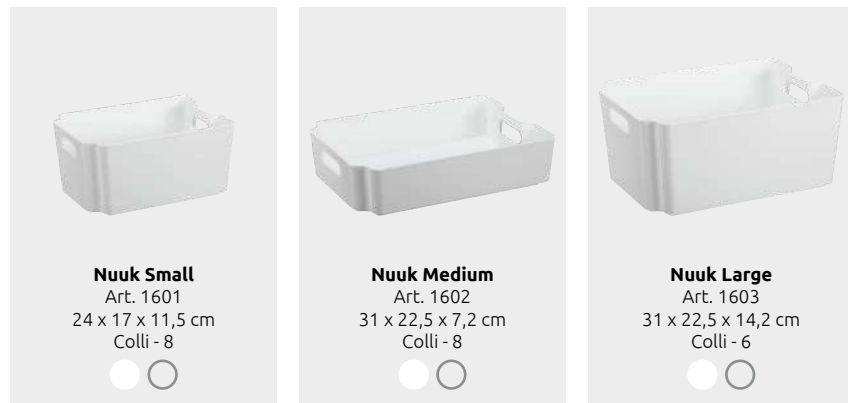

Hobby Boxes

This series includes different-sized boxes, perfect for storing small tool items, pearls, and other knick-knacks. The series also includes a bigger toolbox designed to store your tools.

**Luxor Hobby Box
w/ 12 Inserts**
2027
25,5 x 35,5 x 5,6 cm
Colli - 12

Hobby Box L
2026
35,6 x 28,5 x 5,5
Colli - 21

Hobby Box S
1209
27,5 x 20,6 x 4,2 cm
Colli - 12

Tool Box
1615
32,5 x 16,5 x 13,3 cm
Colli - 6

Food & Drink

Plast Team's selection of Food & Drink products varies from practical food preparation items to smart food storage containers and premium to-go series. You are guaranteed to find products that cover all needs, whether you are looking for containers to store or freeze leftovers, or boxes for organizing the fridge and cabinets.

Nuuk

Our new Nuuk fridge box serie makes it easier than ever to organize and tidy up the fridge. This range of elegant boxes is ideal for dividing different types of food and helps create an overview of the content of your fridge.

The storage boxes come with a practical handle, making them easy to use and move around. Thanks to its sleek design, the containers are also ideal as desk organizers or similar in other rooms than the kitchen.