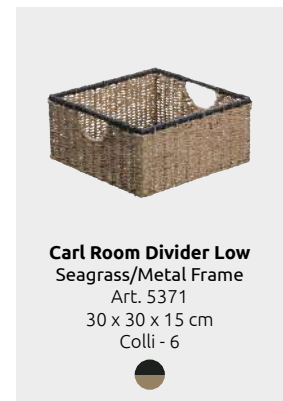

Maria

Handwoven from rattan, Maria baskets are perfect for storing items in any room in the house. Original leather straps add an extra level of style and functionality. Different shapes and sizes make this range versatile and suitable for any storage needs from bathroom accessories, kids' toys, or throws and blankets to spare pillows in your living room area.

Features:

- Leather straps
- Handwoven
- Different shapes available
- Natural color
- Sustainable material: rattan

Carl

Carl baskets are handcrafted out of seagrass and come with a black top line and a metal frame for better sturdiness. Practical handles make it easy for sliding it out of a shelf or for carrying around. The larger version is compatible with the majority of storage systems around the world. Add a warm touch to your bedroom, office room, living room, or garage.

Features:

- Handcrafted
- Metal frame
- Practical handles
- Sustainable material: seagrass