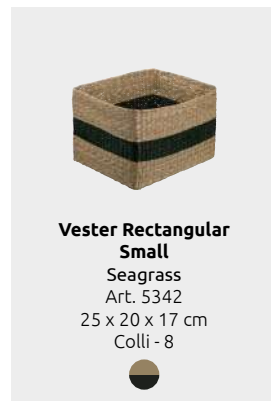

Vester

The Vester basket collection stands out thanks to its unique stripy design in beautiful colors: Green, New Grey, and Black. Handcrafted from Seagrass, each basket has a unique and natural feeling. Available in two different variants and six different sizes, these baskets are both handcrafted and functional. Ideal for storing anything from tea towels, and blankets to newspapers and yarn.

1. Features:
2. Handcrafted
   - Stripty design
   - Six sizes
   - Natural color
   - Sustainable material: seagrass