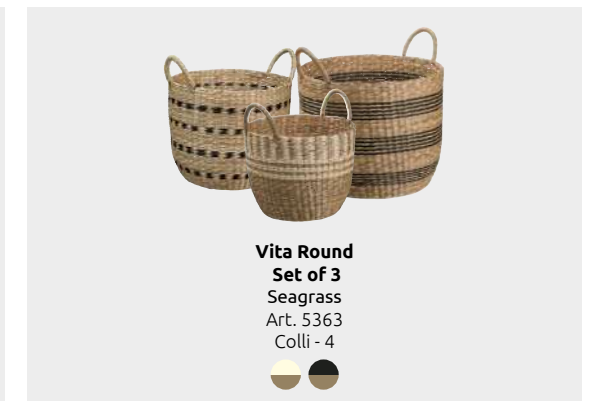

Vita

The Vita basket range is handcrafted from locally grown seagrass. Its beautiful design makes it a practical and stylish addition to any living space. Available in Black and Cream pattern colors, Vita baskets are truly unique and will light up any environment. Large comfortable handles make it easy to carry the baskets around during tidying up. Vita baskets will let you stay on top of your belongings without compromising your personal style.

1. Features:
2. Handcrafted
   - Practical handles
   - Unique patterns in three colors
   - Sustainable material: seagrass