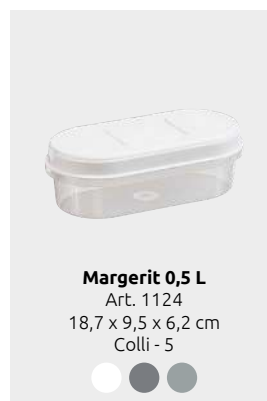

Dispenser Box

The canisters come in different sizes and lid colors with translucent bottoms for a clear overview. Different functionalities such as a large flap lid or a smart two-way pouring system make the dispenser boxes ideal for storage of cereal or other dry foods with regular use.