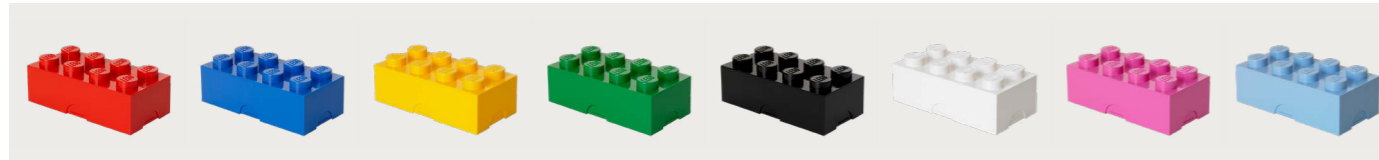

CLASSIC BOXES

Classic Box

Art. 4023
200 x 100 x 73 mm
Colli: 6

Colors: Bright Red | Bright Blue | Bright Yellow | Dark Green | Black | White | Bright Purple | Light Royal Blue