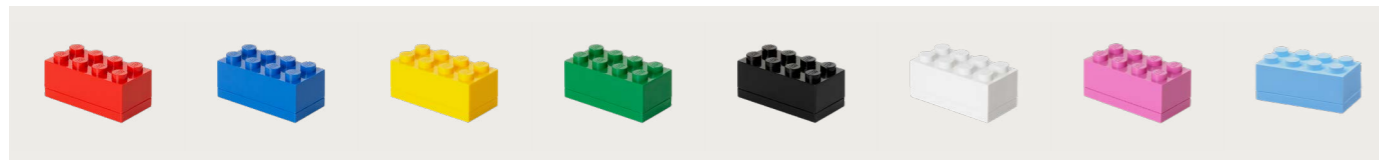

Mini Box 8 Knobs

Art. 4012
92 x 46 x 43 mm
Colli: 12

Colors: Bright Red | Bright Blue | Bright Yellow | Dark Green | Black | White | Bright Purple | Light Royal Blue