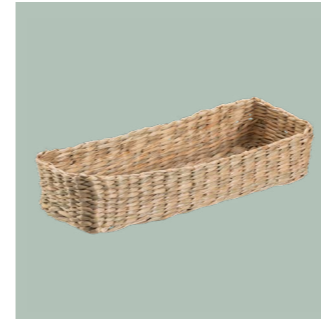

STIG

Stig Organizer XX-Small
Art. 5394
7,8 x 23,8 x 5 cm
Colli: 8