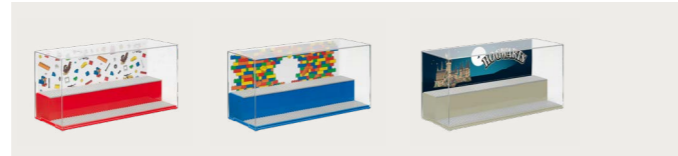

Play & Display Case
Art. 4070
398 x 149 x 192 mm
Colli: 2
Colors: Bright Red | Bright Blue | Harry Potter Hogwarts