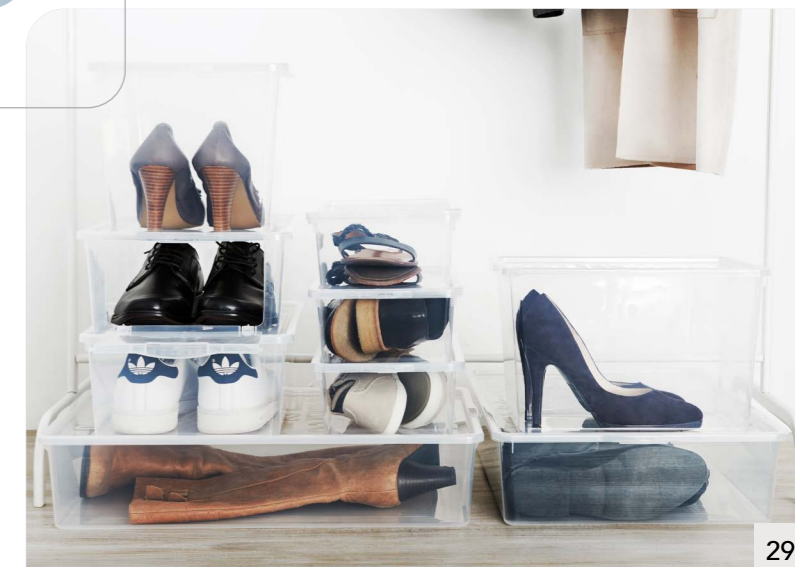

The lid is easily clicked on with two wide and strong clips on two sides.

The Probox comes with a convenient flip lid option, providing easy access to your items whenever needed, ensuring hassle-free retrieval of goods.

Home Box features a clean design with grooves in the lid to prevent stacking shifts. Firm closing clips ensure a tightly fastened lid, providing secure organization for your belongings.

BASIC BOX

Easily stackable, the Basic Box series offers a transparent design that provide a clear view of their content. Embrace a fantastic and modular storage solution for seamless organization.

The Basic Box series boasts a timeless and uncomplicated aesthetic across its 12 diverse sizes, including shoe boxes and slanted lids. These lightweight boxes feature secure click-on lids for effortless attachment, combining simplicity and practicality in storage solutions.