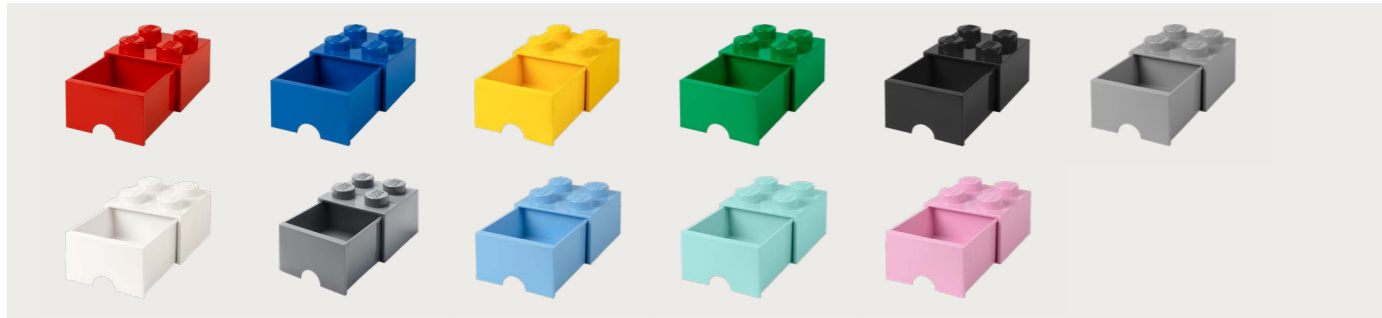

Storage Bricks

STORAGE BRICK DRAWERS

Storage Brick Drawer 4
Art. 4005
250 x 250 x 180 mm
Colli: 6
Colors: Bright Red | Bright Blue | Bright Yellow | Dark Green | Black | Medium Stone Grey | White | Dark Stone Grey | Light Royal Blue | Aqua | Light Purple