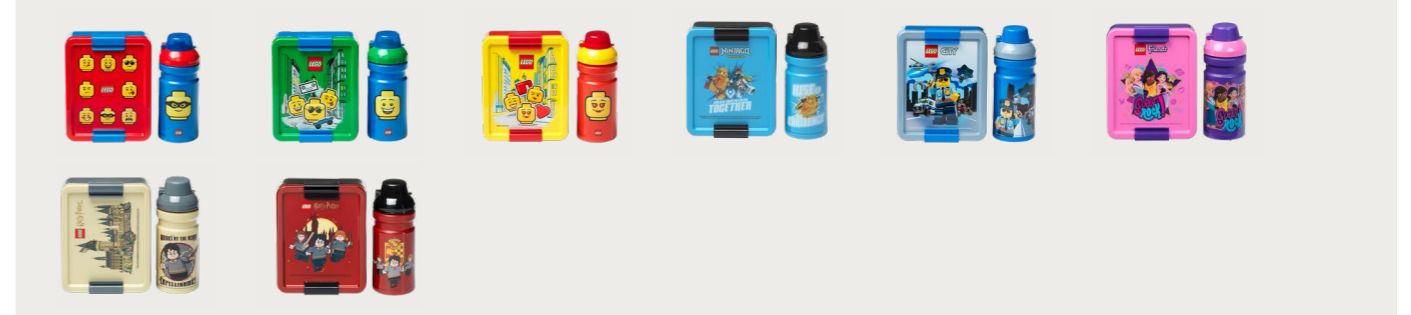

LUNCH SETS

Lunch Set

Art. 4058
200 x 70 x 170mm
Colli: 6

Colors: Iconic | Boy | Girl | Ninjago | City | Friends | Harry Potter Hogwarts | Harry Potter Gryffindor