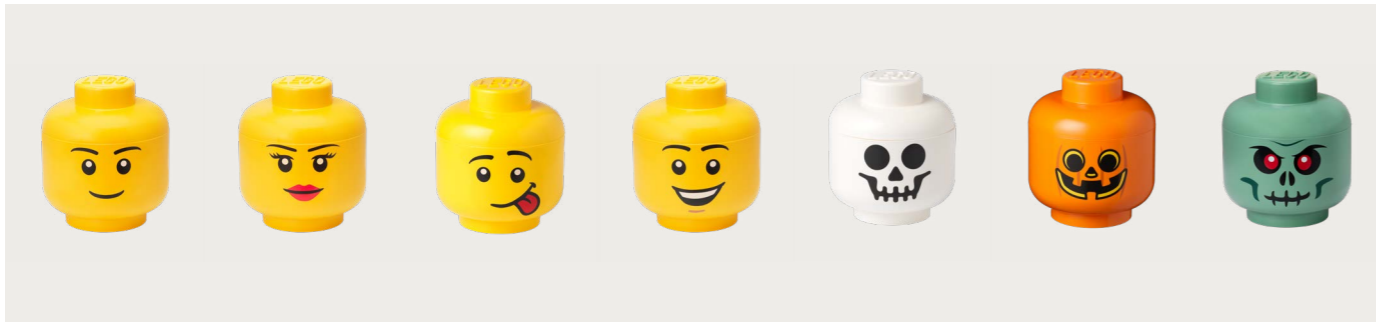

Storage Heads

STORAGE HEADS

Storage Head Mini
Art. 4033
102 x 102 x 115 mm
Colli: 6

Colors: Boy | Girl | Silly | Happy Boy | Skeleton | Pumpkin | Green Skeleton

Storage Head Small
Art. 4031
160 x 160 x 185 mm
Colli: 3

Colors: Boy | Girl | Silly | Happy Boy | Skeleton | Pumpkin | Green Skeleton

Storage Head Large
Art. 4032
240 x 240 x 271 mm
Colli: 4

Colors: Boy | Girl | Silly | Happy Boy | Skeleton | Pumpkin | Green Skeleton