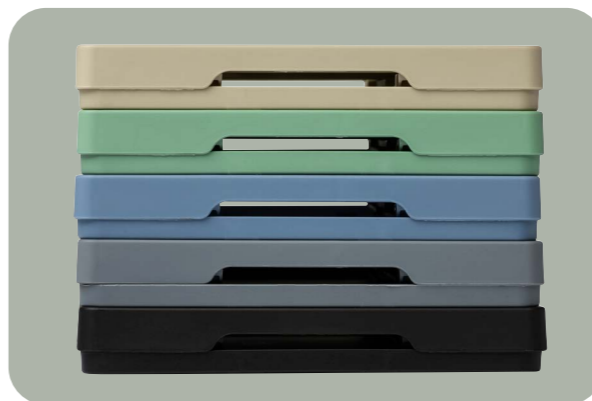

FOLDING BOX