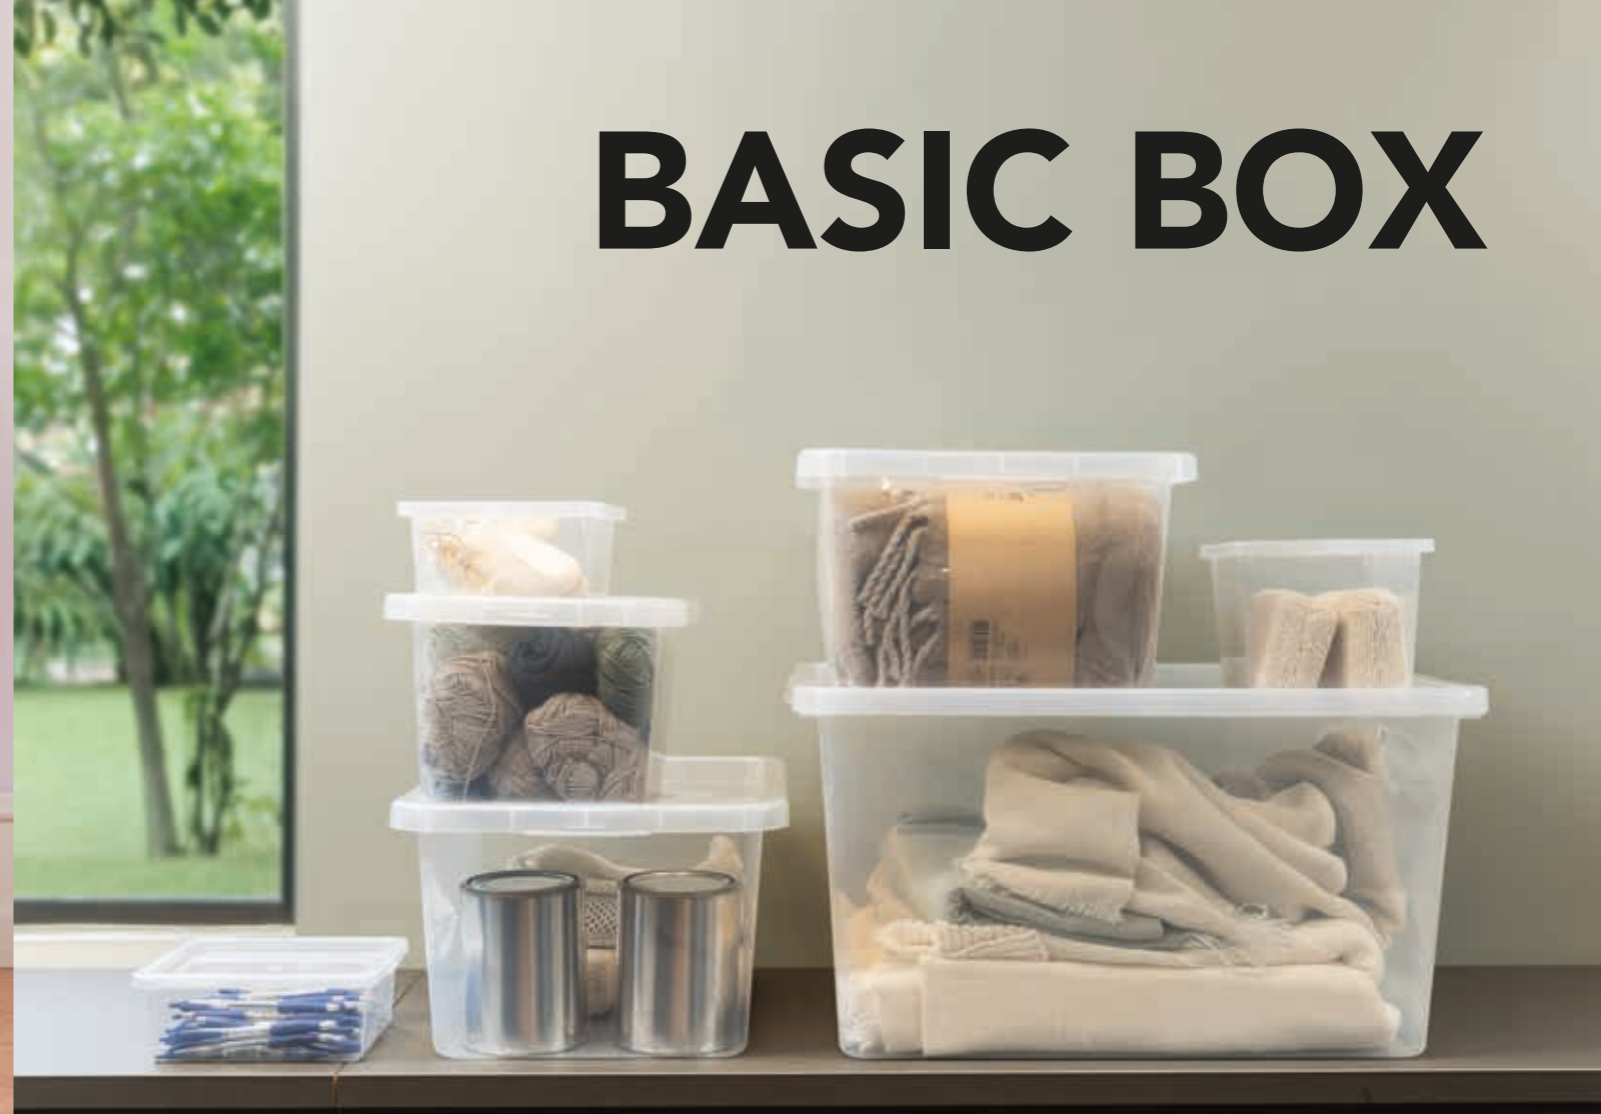

The lid is easily clicked on with two wide and strong clips on two sides. The wall thickness ensures one of the highest quality boxes in the market.

The Probox comes with a convenient flip lid option, providing easy access to your items whenever needed, ensuring hassle-free retrieval of goods.

HOMEBOX

The Home Box series meets diverse storage needs with 12 sizes. These stackable boxes with lid offer practical storage solutions and can be crafted from both virgin plastic or 100% recycled material.

Home Box features a clean design with grooves in the lid to prevent stacking shifts. Firm closing clips ensure a tightly fastened lid, providing secure organization for your belongings.

BASIC BOX

Easily stackable, the Basic Box series offers a transparent design that provide a clear view of their content. Embrace a fantastic and modular storage solution for seamless organization.

The Basic Box series boasts a timeless and uncomplicated aesthetic across its 12 diverse sizes, including shoe boxes and slanted lids. These lightweight boxes feature secure click-on lids for effortless attachment, combining simplicity and practicality in storage solutions.